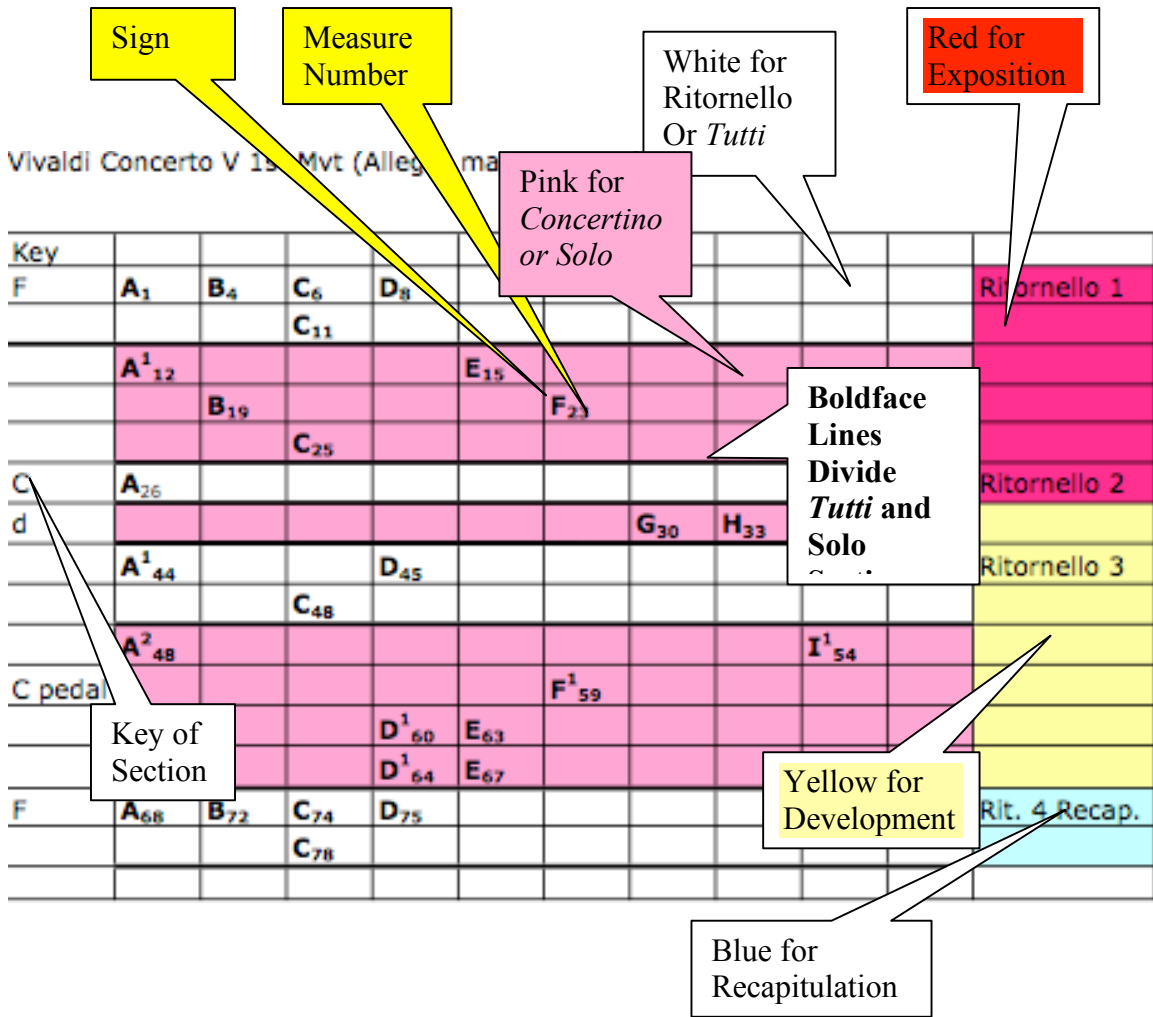

2008

Key to Reading a Semiotic Chart

Douglas Worthen

Southern Illinois University Carbondale, worthen@siu.edu

Follow this and additional works at: http://opensiuc.lib.siu.edu/safmusiccharts_faculty

Other charts available on openSIUC website.

Recommended Citation

Worthen, Douglas, "Key to Reading a Semiotic Chart" (2008). *Faculty Charts*. Paper 3.

http://opensiuc.lib.siu.edu/safmusiccharts_faculty/3

This Article is brought to you for free and open access by the Charts at OpenSIUC. It has been accepted for inclusion in Faculty Charts by an authorized administrator of OpenSIUC. For more information, please contact opensiuc@lib.siu.edu.

Key to Reading a Semiotic Chart